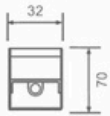

Φ10mm

700

BX-T400

Stainless Steel, PMMA
12V / LED 1W / 3,000K
Φ10 x 700 mm

BX-T401

Aluminum, PP
24V / 12W / 3,000K
150 x 600 mm

BX-N5005

Polyethylene
12V / 5,9,7W / 2,700K
S : 260 x 140 x 270 mm
M : 450 x 260 x 500 mm
L : 680 x 390 x 800 mm

BX-745

Aluminum, SS
12V / 1.5Wx6 / 3,000K
174 x 72 mm

BX-B82

Aluminum Profile, PMMA
24V / 5W/m
3,000/4,000/6,000K
5 x 15.4 mm

BX-B83

Aluminum Profile, PMMA
24V / 10W/m
3,000/4,000/6,000K
A : 20.2 x 16.2 mm
B : 20.4 x 40 mm
C : 36.4 x 35 mm

BX-B84

Stainless Steel 316, Glass
24V / LED 12W
2,700/3,000/4,000/6,000K
32 x 70 x 1,000 mm

BX-B85

Stainless Steel 316, Glass
24V / LED 24/48W
2,700/3,000/4,000/6,000K
62 x 80 x 1,000 mm

BX-888H

Brass
12V / 4W / 2,700K
58 x 167 mm

BX-889H

Brass
12V / 4W / 2,700K
58 x 187 mm