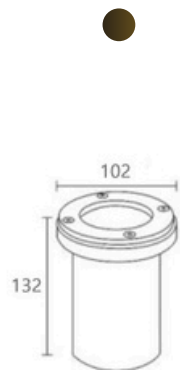

Brass, Glass, PC
12V / 4.5W
3,000K
102 x 132 mm