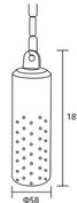

BX-745

Aluminum, SS
12V / 1.5Wx6 / 3,000K
174 x 72 mm

BX-B82

Aluminum Profile, PMMA
24V / 5W/m
3,000/4,000/6,000K
5 x 15.4 mm

BX-B83

Aluminum Profile, PMMA
24V / 10W/m
3,000/4,000/6,000K
A : 20.2 x 16.2 mm
B : 20.4 x 40 mm
C : 36.4 x 35 mm

BX-B84

Stainless Steel 316, Glass
24V / LED 12W
2,700/3,000/4,000/6,000K
32 x 70 x 1,000 mm

BX-B85

Stainless Steel 316, Glass
24V / LED 24/48W
2,700/3,000/4,000/6,000K
62 x 80 x 1,000 mm

BX-888H

Brass
12V / 4W / 2,700K
58 x 167 mm