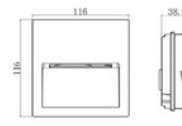

Cast Aluminum
220V / 3W / 6W
3,000/4,000/6,000K
116 x 116 x 38.9 mm