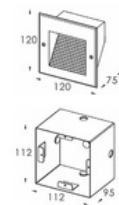

BX-B92

Cast Aluminum
12-24V / 1W
2,700/3,000/4,000K
Φ45 x 53 mm

BX-B99

Cast Aluminum
220V / 2.5W / 6W
3,000/4,000/6,000K
171 x 106 x 65 mm

BX-B94

Cast Aluminum
220V / 2.5W / 6W
3,000/4,000/6,000K
171 x 106 x 65 mm