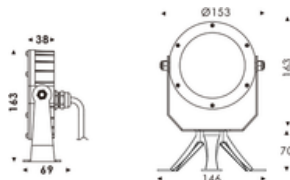

BX-W124

Stainless Steel 316/Glass
24V / 18W
3,000/4,000/6,000K
 Φ 153 x 163 mm