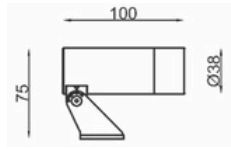

BX-731

Aluminum/SS/Glass
24V / 5W / 3,000K
100 x 75 x Φ 38 mm
BKT / WHT / BRN / GRY

BX-732

Aluminum/SS/Glass
24V / 15W / 3,000K
140 x 104 x Φ 62 mm
BKT / WHT / BRN / GRY