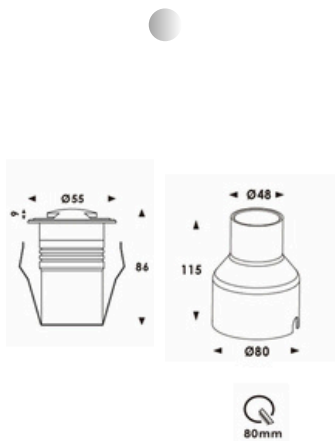

BX-B71

Stainless Steel 316
220V / 2.6W
3,000/4,000/6,000K
55 x 86 mm