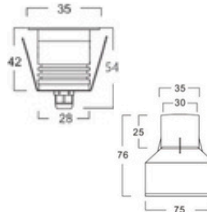

BX-488S

Stainless Steel, Honey-comb,
Aluminum 6063, Glass
12-24V / 1W / 3,000K
Φ35 x 42 mm