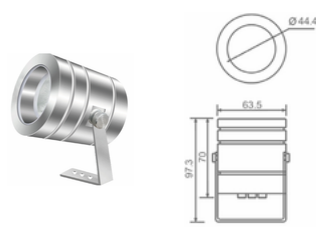

BX-W127

Stainless Steel 316/Glass
24V / 12W
3,000/4,000/6,000K
 Φ 180 x 54 mm

BX-W120

Stainless Steel 316, Glass
DC24V / 1, 3, 6, 10, 15W
2,700/3,000/4,000/5,700K
Φ40/Φ50/Φ65/Φ74/Φ110
x 70 mm

BX-W123

Stainless Steel 316, Glass
DC24V / 10W
3,000/4,000/6,000K
Φ63.5 x 70 x 97.3 mm