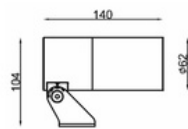

BETALUX

Spot

BX-730

Aluminum/SS/Glass
12V / 2W / 3,000K
75 x 40 x Φ 21 mm
BKT / WHT / BRN / GRY

BX-731

Aluminum/SS/Glass
24V / 5W / 3,000K
100 x 75 x Φ 38 mm
BKT / WHT / BRN / GRY

BX-732

Aluminum/SS/Glass
24V / 15W / 3,000K
140 x 104 x Φ 62 mm
BKT / WHT / BRN / GRY