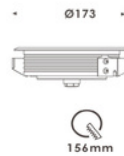

BX-B73

Stainless Steel 316
220V / 12W (각도조절가능)
3,000/4,000/6,000K
Φ160 x 153 mm

BX-B74

Stainless Steel 316
24V / 1.5W
2,700/3,000/3,500/4,000K
Φ25 x 50 mm

BX-B76

Stainless Steel 316, Glass
24/220V / 7W
2,700/3,000/3,500/4,000K
220V: Φ75 x 118.5 mm
24V: Φ75 x 95 mm