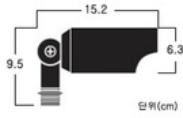

BX-900

Brass, Glass
12V / 4.5W / 3,000K
216 x 62 mm

BX-906

Brass, Glass
12V/6~24W/2,700~6,000K
(밝기/색온도 조절가능)
165 x 85 x 160 mm

BX-475

Brass, Glass
12V / 5W / 3,000K
157 x 57 mm

BX-752

Brass, Glass
12V / 2.5W / 2,700K
120 x 41 mm

BX-384

Aluminum, Glass
12V / 4W / 3,000K
152 x 95 x 63 mm

BX-380

Brass, Glass
12V / 2.5W / 3,000K
101-127 x 35 mm

BX-727

Aluminum, Glass
12V / 3,000K
5W : 93 x 75 x 43 mm
10W : 128 x 80 x 63 mm

BX-S43-12

Aluminum, Metal, Acrylic
12/220V / 6W / 2,700K
108 x 40 x 600 mm