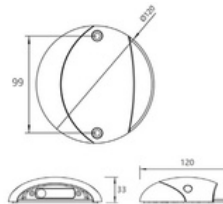

BX-B80

Cast Aluminum
24V / 6W
3,000/4,000/6,000K
Φ120 x 33 mm