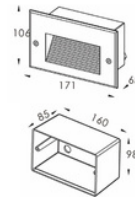

Cast Aluminum
220V / 2.5W / 6W
3,000/4,000/6,000K
171 x 106 x 65 mm