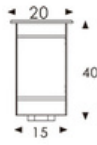

BX-B43
 Aluminum, Glass
 220V / 11W / 3,000K
 180 x 245 x 125 mm

BX-B45
 Aluminum, Glass
 220V / 12W / 3,000K
 140 x 176 x 82 mm

BETALUX

Recessed

BX-B75

Stainless Steel 316, Glass
 24V:3.5W / 220V:5W
 2,700/3,000/4,000K
 24V:50 x 63 mm
 220V:50 x 100 mm

BX-B79

Stainless Steel 316
 220V / 2.6W
 3,000/4,000/6,000K
 55 x 86 mm

BX-488

Brass, Glass, PC
 12V / 4.5W
 3,000K
 102 x 132 mm

BX-B71

Stainless Steel 316
12V / 0.6W / 3,000K
Φ20 x 40 mm

BX-B72

Stainless Steel 316
12-24V / 0.6W / 3,000K
Φ30 x 40 mm