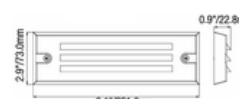

BX-B98

Cast Aluminum
220V / 6W / 3,000K
225 x 81 x 30 mm

BX-777

Brass
12V / 2W
2,700/3,000/4,000/6,000K
225 x 81 x 30 mm

BX-778

Brass
12V / 3W
2,700/3,000/4,000/6,000K
126 x 73 x 22.8 mm

BX-779

Brass
12V / 5W
2,700/3,000/4,000/6,000K
231 x 73 x 22.8 mm