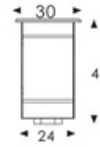

Stainless Steel 316
12V / 0.6W / 3,000K
Φ20 x 40 mm

BX-B72

Stainless Steel 316
12-24V / 0.6W / 3,000K
Φ30 x 40 mm