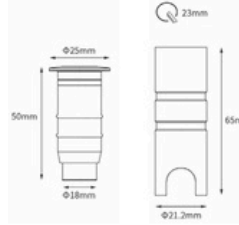

BX-B77

BX-B74

Stainless Steel 316
24V / 1.5W
2,700/3,000/3,500/4,000K
Φ25 x 50 mm