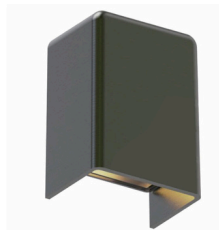

BX-067

Brass
12V / 3W / 3,000K
38.4 x 50 x 27.1 mm
M.BKT / G.BKT / ATZ