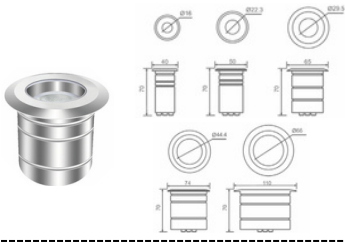

BX-W122

BX-W120

Stainless Steel 316, Glass
DC24V / 1, 3, 6, 10, 15W
2,700/3,000/4,000/5,700K
Φ40/Φ50/Φ65/Φ74/Φ110
x 70 mm