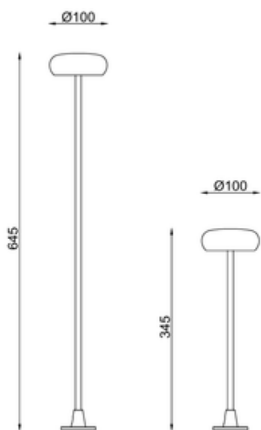

Φ10mm

700

BX-T400

Stainless Steel, PMMA
12V / LED 1W / 3,000K
Φ10 x 700 mm

BX-T401

Aluminum, PP
24V / 12W / 3,000K
150 x 600 mm

BX-N5005

Polyethylene
12V / 5,9,7W / 2,700K
S : 260 x 140 x 270 mm
M : 450 x 260 x 500 mm
L : 680 x 390 x 800 mm

BX-745

Aluminum, SS
12V / 1.5Wx6 / 3,000K
174 x 72 mm

BX-B82

Aluminum Profile, PMMA
24V / 5W/m
3,000/4,000/6,000K
5 x 15.4 mm

BX-B83

Aluminum Profile, PMMA
24V / 10W/m
3,000/4,000/6,000K
A : 20.2 x 16.2 mm
B : 20.4 x 40 mm
C : 36.4 x 35 mm

BX-B84

Stainless Steel 316, Glass
24V / LED 12W
2,700/3,000/4,000/6,000K
32 x 70 x 1,000 mm

BX-B85

Stainless Steel 316, Glass
24V / LED 24/48W
2,700/3,000/4,000/6,000K
62 x 80 x 1,000 mm

BX-888H

Brass
12V / 4W / 2,700K
58 x 167 mm

BX-889H

Brass
12V / 4W / 2,700K
58 x 187 mm

NEW

BETALUX

Concrete

BX-270C

BX-241C

Concrete/SS/Aluminum
24V / 5W / 3,000K
100 x 345/645 mm