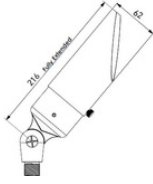

BX-900

Brass, Glass
12V / 4.5W / 3,000K
216 x 62 mm

BX-906

Brass, Glass
12V/6~24W/2,700~6,000K
(밝기/색온도 조절가능)
165 x 85 x 160 mm

BX-475

Brass, Glass
12V / 5W / 3,000K
157 x 57 mm

BX-752

Brass, Glass
12V / 2.5W / 2,700K
120 x 41 mm

BX-384

Aluminum, Glass
12V / 4W / 3,000K
152 x 95 x 63 mm

BX-380

Brass, Glass
12V / 2.5W / 3,000K
101-127 x 35 mm

BX-727

Aluminum, Glass
12V / 3,000K
5W : 93 x 75 x 43 mm
10W : 128 x 80 x 63 mm

BX-S43-12

Aluminum, Metal, Acrylic
12/220V / 6W / 2,700K
108 x 40 x 600 mm