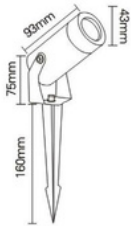

BX-475

Brass, Glass
12V / 5W / 3,000K
157 x 57 mm

BX-752

Brass, Glass
12V / 2.5W / 2,700K
120 x 41 mm

BX-384

Aluminum, Glass
12V / 4W / 3,000K
152 x 95 x 63 mm

BX-380

Brass, Glass
12V / 2.5W / 3,000K
101-127 x 35 mm