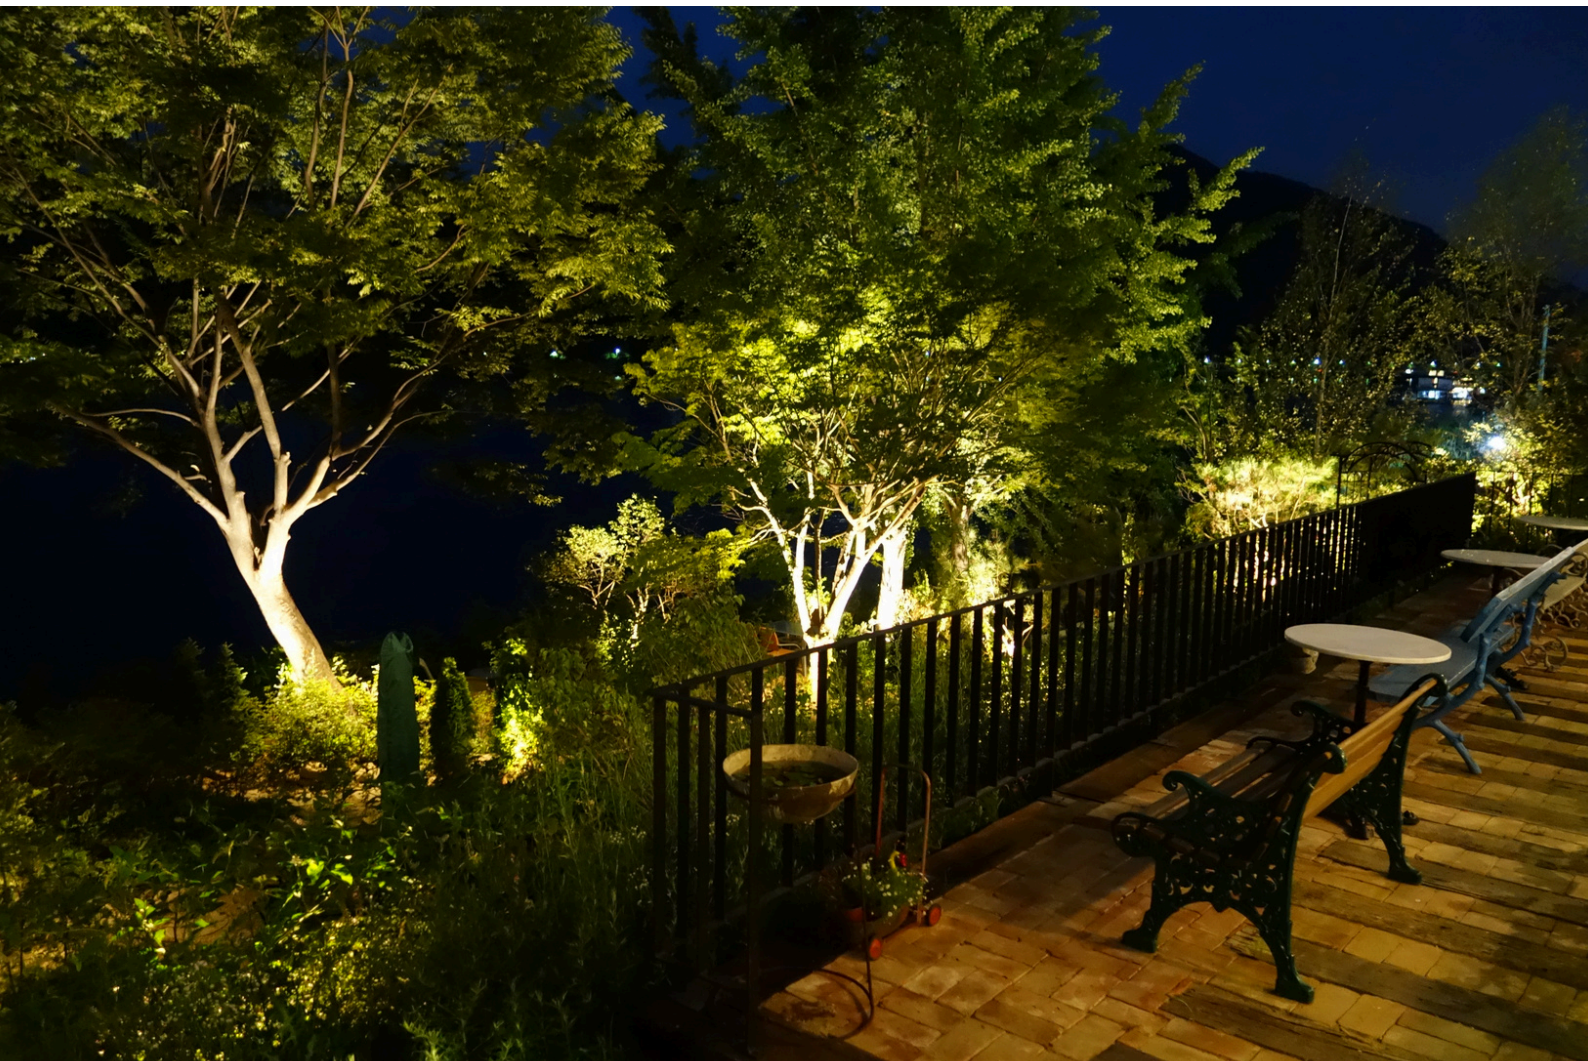

BX-900

Brass, Glass
12V / 4.5W / 3,000K
216 x 62 mm

BX-906

Brass, Glass
12V/6~24W/2,700~6,000K
(밝기/색온도 조절가능)
165 x 85 x 160 mm

BX-475

Brass, Glass
12V / 5W / 3,000K
157 x 57 mm

BX-752

Brass, Glass
12V / 2.5W / 2,700K
120 x 41 mm

BX-384

Aluminum, Glass
12V / 4W / 3,000K
152 x 95 x 63 mm

BX-380

Brass, Glass
12V / 2.5W / 3,000K
101-127 x 35 mm

BX-727

Aluminum, Glass
12V / 3,000K
5W : 93 x 75 x 43 mm
10W : 128 x 80 x 63 mm

BX-S43-12

Aluminum, Metal, Acrylic
12/220V / 6W / 2,700K
108 x 40 x 600 mm