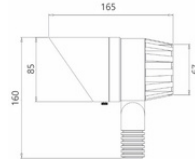

BX-213C

Cast Aluminum
24V / 7W / 3,000K
138 x 600/800 x 33 mm

○ ● ●

BX-P063

Cast Aluminum
12V / 7W / 3,000K
145 x 400/600 x 21 mm

○ ● ●

BX-218F

Cast Aluminum
12-24V / 3W / 3,000K
65 x 300/400/600 mm

BX-732

Aluminum/SS/Glass
24V / 15W / 3,000K
140 x 104 x Φ 62 mm
BKT / WHT / BRN / GRY

BX-900

Brass, Glass
12V / 4.5W / 3,000K
216 x 62 mm

BX-906

Brass, Glass
12V/6~24W/2,700~6,000K
(밝기/색온도 조절가능)
165 x 85 x 160 mm