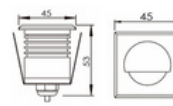

BX-B86

Aluminum, SS 316
24/220V / 2.5W
3,000/4,000/6,000K
Φ78.5 x 53 mm

BX-B87

Aluminum, SS 316
24/220V / 2.5W
3,000/4,000/6,000K
78.5 x 78.5 x 53 mm

BX-B88

Cast Aluminum
12-24V / 1W
2,700/3,000/4,000K
Φ45 x 53 mm