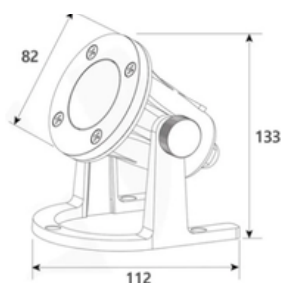

BETALUX

Underwater