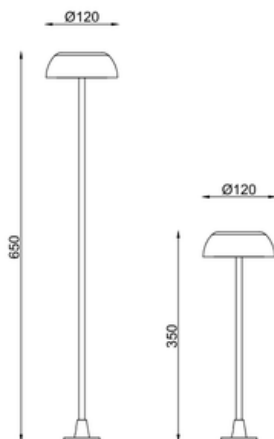

BX-242C

Concrete/SS/Aluminum
24V / 5W / 3,000K
120 x 350/650 mm