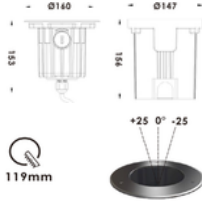

BX-B43
 Aluminum, Glass
 220V / 11W / 3,000K
 180 x 245 x 125 mm

BX-B45
 Aluminum, Glass
 220V / 12W / 3,000K
 140 x 176 x 82 mm

BETALUX

Recessed

BX-B75

Stainless Steel 316, Glass
 24V:3.5W / 220V:5W
 2,700/3,000/4,000K
 24V:50 x 63 mm
 220V:50 x 100 mm

BX-B79

Stainless Steel 316
 220V / 2.6W
 3,000/4,000/6,000K
 55 x 86 mm

BX-488

Brass, Glass, PC
 12V / 4.5W
 3,000K
 102 x 132 mm

BX-B71

Stainless Steel 316
12V / 0.6W / 3,000K
Φ20 x 40 mm

BX-B72

Stainless Steel 316
12-24V / 0.6W / 3,000K
Φ30 x 40 mm