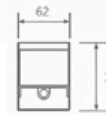

BX-B84

Stainless Steel 316, Glass
24V / LED 12W
2,700/3,000/4,000/6,000K
32 x 70 x 1,000 mm

BX-B85

Stainless Steel 316, Glass
24V / LED 24/48W
2,700/3,000/4,000/6,000K
62 x 80 x 1,000 mm