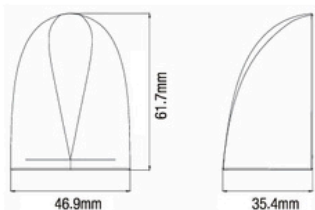

BX-067

Brass
12V / 3W / 3,000K
38.4 x 50 x 27.1 mm
M.BKT / G.BKT / ATZ