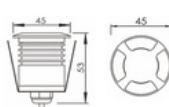

BX-B89

Cast Aluminum
12-24V / 1W
2,700/3,000/4,000K
45 x 45 x 53 mm

BX-B90

Cast Aluminum
12-24V / 3W / 5W
2,700/3,000/4,000K
Φ64 x 102 mm

BX-B91

Cast Aluminum
12-24V / 3W / 5W
2,700/3,000/4,000K
64 x 64 x 102 mm