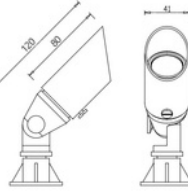

BX-475

Brass, Glass
12V / 5W / 3,000K
157 x 57 mm

BX-752

Brass, Glass
12V / 2.5W / 2,700K
120 x 41 mm