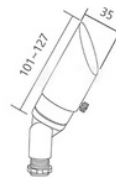

BX-475

Brass, Glass
12V / 5W / 3,000K
157 x 57 mm

BX-752

Brass, Glass
12V / 2.5W / 2,700K
120 x 41 mm

BX-384

Aluminum, Glass
12V / 4W / 3,000K
152 x 95 x 63 mm

BX-380

Brass, Glass
12V / 2.5W / 3,000K
101-127 x 35 mm