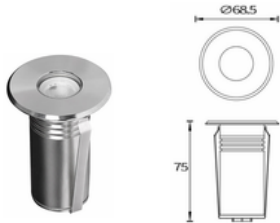

Stainless Steel 316, Glass
DC24V / 1, 3, 6, 10, 15W
2,700/3,000/4,000/5,700K
Φ40/Φ50/Φ65/Φ74/Φ110
x 70 mm

Stainless Steel 316, Glass
DC24V / 10W
3,000/4,000/6,000K
Φ63.5 x 70 x 97.3 mm

Stainless Steel316/Glass
DC24V / 5W
3,000/4,000/6,000K
Φ65 x 75 x 155 mm

Stainless Steel316/Glass
DC24V / 1.5W
3,000/4,000/6,000K
Φ38 x 65 mm

BX-W126

Stainless Steel316/Glass
DC24V / 2W
3,000/4,000/6,000K
Φ68.5 x 75 mm