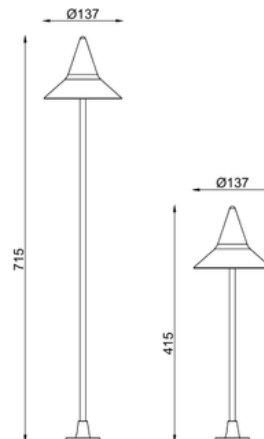

BX-270C

Concrete/SS/Aluminum
24V / 5W / 3,000K
137 x 415/715 mm