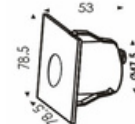

BX-B87

Aluminum, SS 316
24/220V / 2.5W
3,000/4,000/6,000K
78.5 x 78.5 x 53 mm