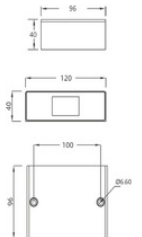

BX-B77

Stainless Steel 316, Glass
220V / 12W
3,000/4,000/6,000K
Φ173 x 38 mm

BX-B78

Cast Aluminum
12-24V / 1.2W
3,000/4,000/6,000K
Φ70 x 14 mm

BX-B80

Cast Aluminum
24V / 6W
3,000/4,000/6,000K
Φ120 x 33 mm

BX-B81