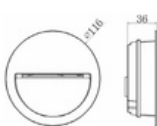

Cast Aluminum
220V / 3W / 6W
3,000/4,000/6,000K
Φ116 x 36 mm