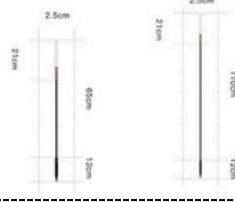

BX-T401

Aluminum, PP
24V / 12W / 3,000K
150 x 600 mm