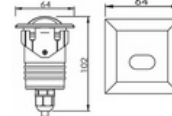

Cast Aluminum
12-24V / 3W / 5W
2,700/3,000/4,000K
64 x 64 x 102 mm