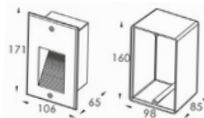

BX-B94

Cast Aluminum
220V / 2.5W / 6W
3,000/4,000/6,000K
171 x 106 x 65 mm