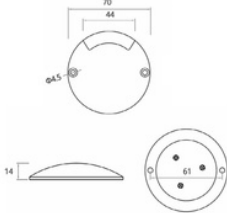

BX-B78

Cast Aluminum
12-24V / 1.2W
3,000/4,000/6,000K
Φ70 x 14 mm