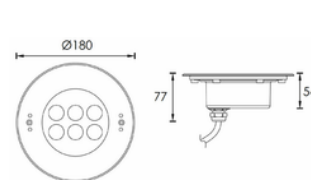

BX-W127

Stainless Steel 316/Glass
24V / 12W
3,000/4,000/6,000K
 Φ 180 x 54 mm