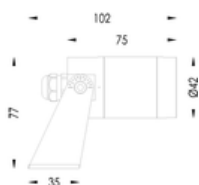

BX-W121

Stainless Steel 316/Glass
24V / 3W
3,000/4,000/6,000K
 Φ 42 x 102 x 77 mm