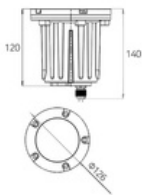

BX-480

Brass PVC, Glass
12V / 7W / 3,000K
Φ126 x 120 mm