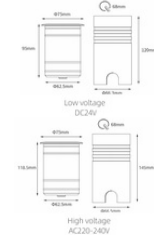

Stainless Steel 316, Glass
24/220V / 7W
2,700/3,000/3,500/4,000K
220V: Φ75 x 118.5 mm
24V: Φ75 x 95 mm