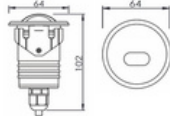

Cast Aluminum
12-24V / 3W / 5W
2,700/3,000/4,000K
Φ64 x 102 mm