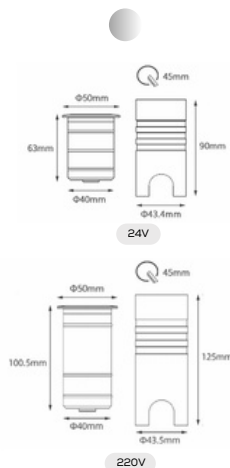

BX-727

Aluminum, Glass
12V / 3,000K
5W : 93 x 75 x 43 mm
10W : 128 x 80 x 63 mm

BX-S43-12

Aluminum, Metal, Acrylic
12/220V / 6W / 2,700K
108 x 40 x 600 mm

BX-907
 Brass, Glass
 12V / 4.5W / 3,000K
 113 x 69 mm

BX-B52
 Aluminum, Glass
 220V / 6W / 3,000K
 115 x 160 x 60 mm

BX-B53
 Aluminum, Glass
 220 / 6W / 3,000K
 100 x 152 x 60 mm

BX-B41
 Aluminum, Glass
 220V / 11W / 3,000K
 90 x 78 x 70 mm

BX-B42
 Aluminum, Glass
 220V / 8W / 3,000K
 128 x 145 x 85 mm

BX-B43
 Aluminum, Glass
 220V / 11W / 3,000K
 180 x 245 x 125 mm

BX-B45
 Aluminum, Glass
 220V / 12W / 3,000K
 140 x 176 x 82 mm

BETALUX

Recessed

BX-B75

Stainless Steel 316, Glass
 24V:3.5W / 220V:5W
 2,700/3,000/4,000K
 24V:50 x 63 mm
 220V:50 x 100 mm